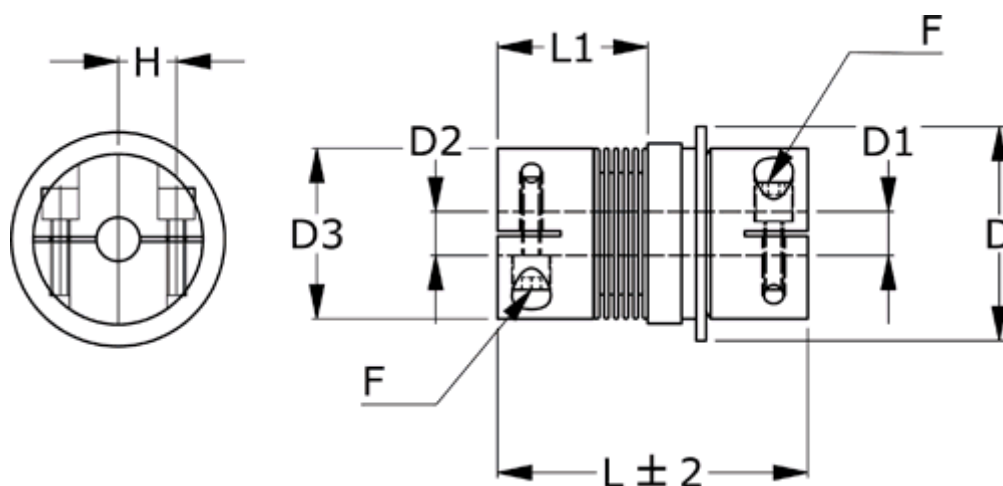

Data Sheet

Article number: 335010070650915C1

Description: Safety coupling BKK 007 synchronous
Length 65 mm, bore 9/15 mm, TKn max 4 NM

Measures

D = 49
D1 = 15
D2 = 9
D3 = 40.0
F = M4
H = 15.5
L = 65
L1 = 34.0

Nom. torque NM (TKn) = 4NM overload torque range 1
Position engagement = C = Synchronous
s = 0.7